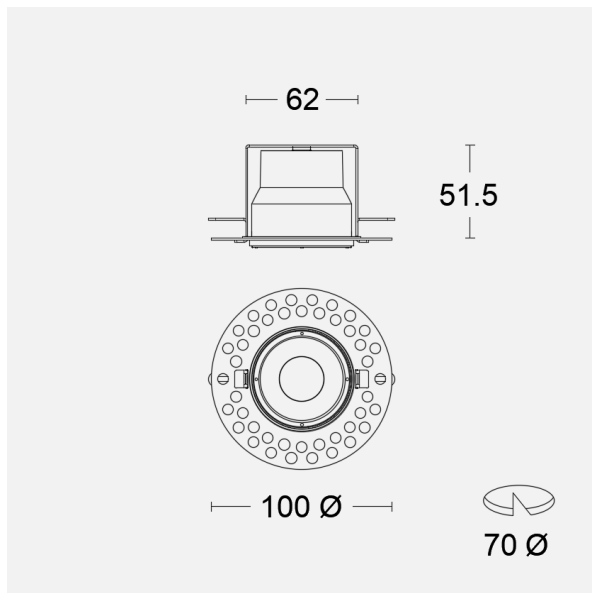

Protection Class 2, IP20

Certification
CE, UKCA

Weight: 0.3 Kg approx.
Cutout size: 70mm Ø

Light source
High efficiency LED

Beam Angles
Narrow, Medium, Wide

Luminous Efficacy
max 104 lm/W
L80/B10 / 50000 hrs

Light quality
2700K, 3000K, 3500K, 4000K
Dim2warm on request.
CRI ≥90 Ra / 3 SDCM.

Lumen categories
600, 1200 and 1800 lumens

Lighting control
Phase, DALI, Casambi, Switched.

Dimensions (mm)

Accessory attachments

(ordered separately)
Honeycomb louvre
Elongation, Spreader,
Frosted lens. Colour filters

Light distribution

Mounting option

Bezel

Light output details

Luminaire Output-						
CRI/CCT	150mA		300mA		500mA	
	Total Watts	6.3	Total Watts	12	Total Watts	19.9
	Lm	Lm/W	Lm	Lm/W	Lm	Lm/W
927	628	100	1158	97	1761	88
930	641.3	102	1182	99	1797	90
935	648	103	1194	100	1815	91
940	654	104	1206	101	1833	92
Lumen Class	600		1200		1800	

Description

Discreet architectural recessed trim-less down light constructed from epoxy powder coated die-cast aluminium with three colours as standard, white, black and grey silver; powered by remotely mounted PSU, three beam angles, narrow, medium and wide beam via integrated precision lens optics; three light output class options, 600, 1200 and 1800 lumens; passive cooled LED via internal thermal management architecture; light intensity control options include; Phase, DALI, Casambi, Switched. Dim2warm on request. Constructed from easily separable materials facilitate easy life-extending upgrades and recycling.