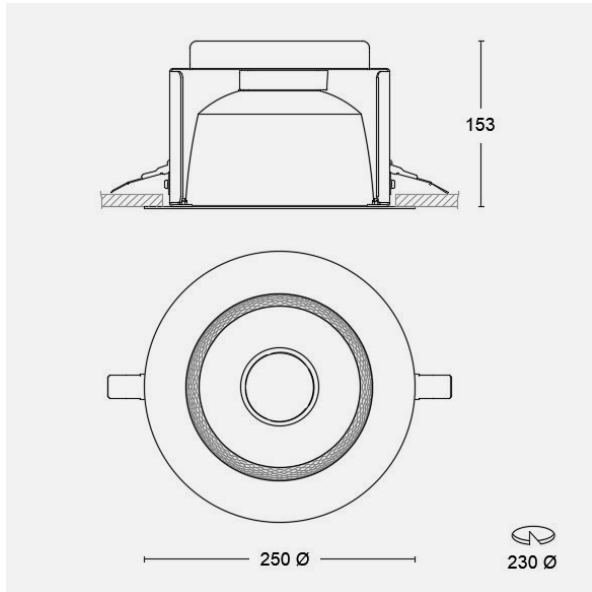

Dimensions (mm)

Accessories

IP44 version available

Larger flange mounting diameters available to special order

Light distribution

73.8°

Description

Recessed ambient down light; construction from die-cast aluminium bezel, vapour deposition coated aluminium diamond faceted reflector and steel, epoxy powder coated in white, grey and black; remote PSU; ultra wide light distribution, Light output options, 1500, 2000, 2500 and 3000 lumens from ZAGA compliant high efficiency LED module; CRI >Ra 80; lighting control, DALI, Emergency (non-maintained) and switched. Construction from pure and easily separable materials facilitate easy life-extending upgrades and recycling.

Lumen output details

CRI CCT	Luminaire output Lumens and Efficiency (in Luminaire Lumens Per Watts) at typical drive current (mA) and forward voltage (V) DC. Chart Based on DLE G4 ADV Module							
	350mA 33.1V		500mA 33.6V		600mA 34.2V		700mA 34.6V	
	LED watts	Total watts	LED watts	Total watts	LED watts	Total watts	LED watts	Total watts
	11.9	13.3	16.8	19.1	20.5	22.6	24.2	26.3
830	1524 (115)		2046 (107)		2418 (107)		2751 (105)	
840	1651 (124)		2216 (116)		2619 (116)		2979 (113)	
	1500 Nominal		2000 Nominal		2500 Nominal		3000 Nominal